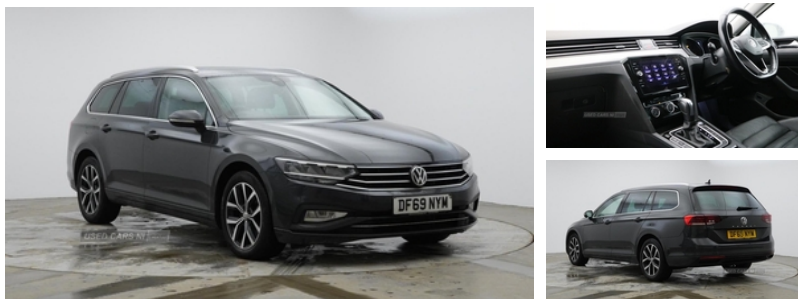

VOLKSWAGEN PASSAT SEL EVO SCR TDI DSG ESTATE

2020
 2.0 DIESEL
 AUTOMATIC
 94,594 MILES
 MOT UNTIL FEBRAURY 2025
 £15,450

COMPREHENSIVE 6 MONTH RAC WARRANTY INCLUDED

SEL SPEC INCLUDES:

- BLUETOOTH
- SAT NAV
- TOUCH SCREEN DISPLAY
- PUSH BUTTON START
- LANE ASSIST
- HEATED FRONT SEATS
- DAB DIGITAL RADIO
- FULL LEATHER UPHOLSTERY
- FRONT & REAR PARKING SENSORS WITH OPTICAL DISPLAY
- ADAPTIVE CRUISE CONTROL & SPEED LIMITER
- VOICE CONTROL SYSTEM
- AUTO LIGHTS & WIPERS

Miles:	94594
Fuel Type:	Diesel
Transmission:	Semi-Automatic
Colour:	Grey
Engine Size:	1968
CO2 Emission:	105
Tax Band:	Petrol/Diesel (£190 p/a)
Body Style:	Estate
Insurance group:	22E
Reg:	DF69NYM

Technical Specs

DIMENSIONS	
Length:	4773mm
Width:	Not Availablemm
Height:	1516mm
Seats:	5
Luggage Capacity (Seats Up):	650L
Gross Weight:	2170KG
Max. Loading Weight:	655KG

PERFORMANCE & ECONOMY	
Fuel Consum. (Combined):	53.3MPG
Fuel Tank Capacity:	66L
Number Of Gears:	7 SPEED
Top Speed:	130MPH
Acceleration 0-100 km/h:	9.1s
Engine Power BHP:	147.5BHP