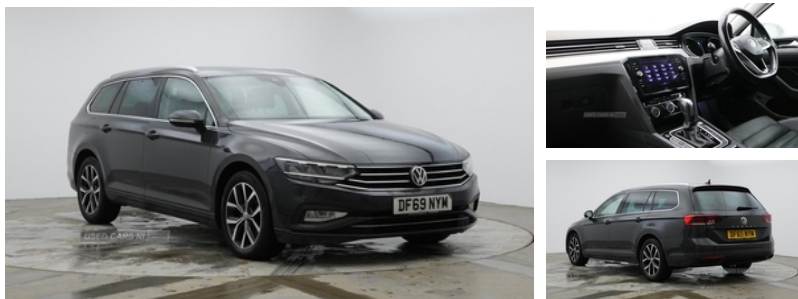

## Volkswagen Passat 2.0 TDI EVO SCR SEL 5dr DSG | 2020

# £15,450

**!! ARRIVING SOON !! ARRIVING SOON !! ARRIVING SOON !!**

VOLKSWAGEN PASSAT SEL EVO SCR TDI DSG ESTATE

2020  
 2.0 DIESEL  
 AUTOMATIC  
 94,594 MILES  
 MOT UNTIL FEBRAURY 2025  
 £15,450

COMPREHENSIVE 6 MONTH RAC WARRANTY INCLUDED

SEL SPEC INCLUDES:

- BLUETOOTH
- SAT NAV
- TOUCH SCREEN DISPLAY
- PUSH BUTTON START
- LANE ASSIST
- HEATED FRONT SEATS
- DAB DIGITAL RADIO
- FULL LEATHER UPHOLSTERY
- FRONT & REAR PARKING SENSORS WITH OPTICAL DISPLAY
- ADAPTIVE CRUISE CONTROL & SPEED LIMITER
- VOICE CONTROL SYSTEM
- AUTO LIGHTS & WIPERS