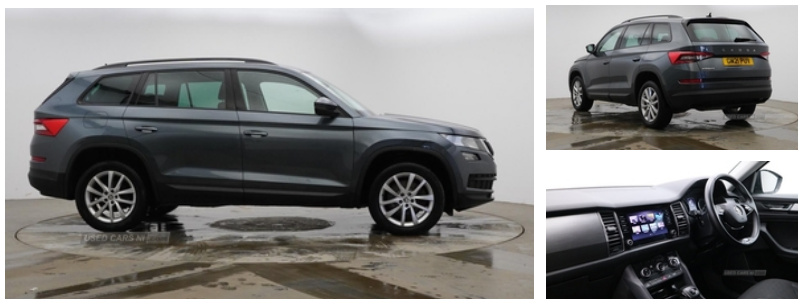

## Skoda Kodiaq 2.0 TDI SE 5dr DSG [7 Seat] | 2021

# £21,950

**ARRIVING SOON - 7 SEATER / MOT UNTIL JUNE 2025 /  
 AUTOMATIC**

SKODA KODIAQ 2.0 TDI SE 7 SEATER AUTO

DUE IN WEEK COMMENCING 01/07/24 - MORE IMAGES TO FOLLOW!!

2021  
 2.0 DIESEL  
 69,970 MILES  
 2 KEYS  
 QUARTZ GREY METALLIC  
 MOT NOT DUE UNTIL JUNE 2025  
 £21,950